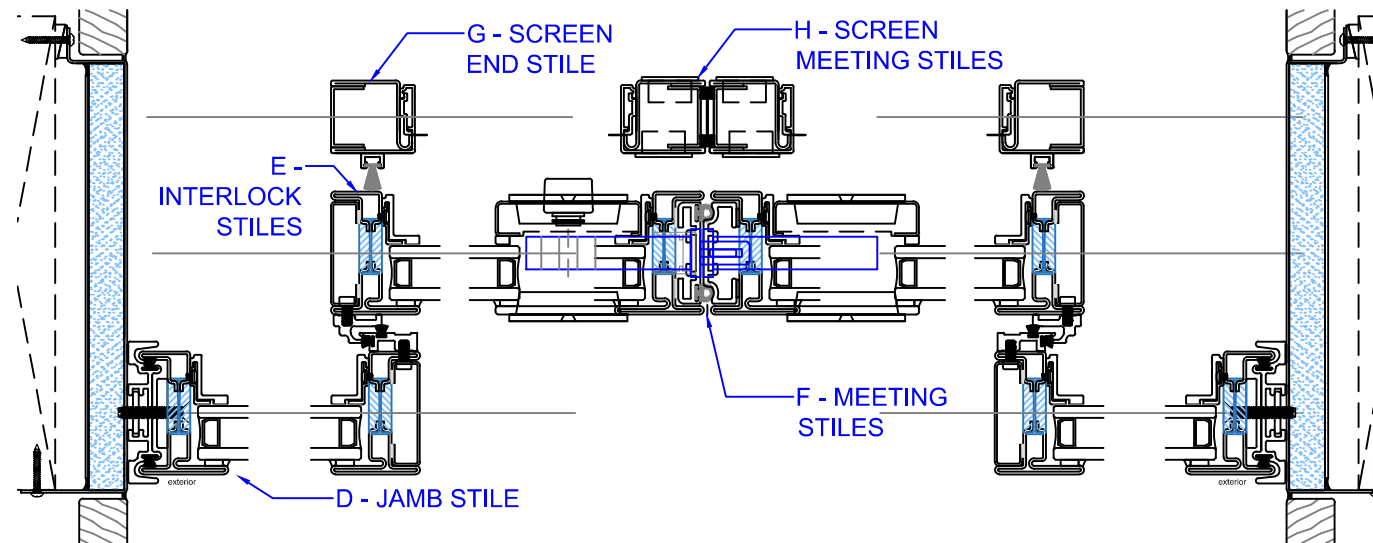

2 TRACK
4 DOOR OX-XO

Exterior Elevation

2 TRACK

B SILL DETAIL with KICK PLATE

A HEAD DETAIL

with SCREEN

B SILL DETAIL

with SCREEN

C TDL-MUNTIN-BAR

2 TRACK
4 DOOR OX-XO w/ SCREEN

2 TRACK
4 DOOR OX-XO