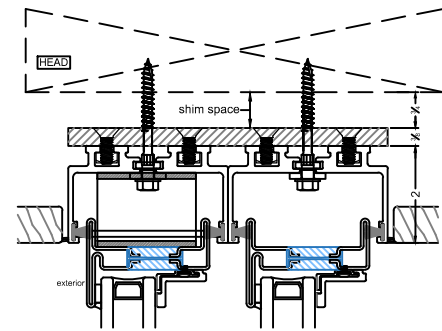

2 TRACK
4 DOOR OX-XO

Exterior Elevation

2 TRACK

B SILL DETAIL with KICK PLATE

A HEAD DETAIL

with SCREEN

B SILL DETAIL

with SCREEN

C TDL-MUNTIN-BAR

2 TRACK
4 DOOR OX-XO w/ SCREEN

2 TRACK
4 DOOR OX-XO