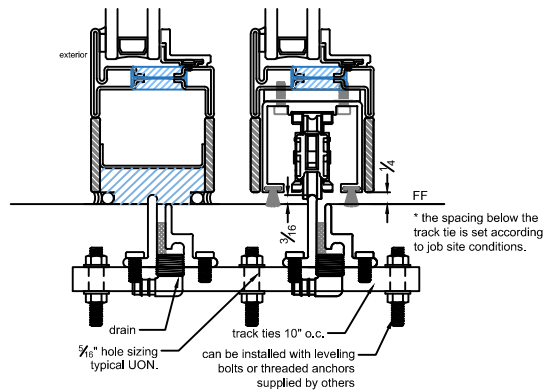

2 TRACK
4 DOOR OX-XO

Exterior Elevation

2 TRACK

B SILL DETAIL with KICK PLATE

A HEAD DETAIL

with SCREEN

B SILL DETAIL

with SCREEN

C TDL-MUNTIN-BAR

2 TRACK
4 DOOR OX-XO w/ SCREEN

2 TRACK
4 DOOR OX-XO