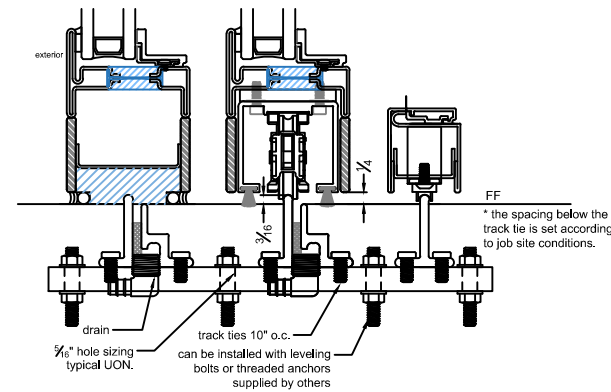

2 TRACK
4 DOOR OX-XO

Exterior Elevation

2 TRACK

B SILL DETAIL with KICK PLATE

A HEAD DETAIL

with SCREEN

B SILL DETAIL

with SCREEN

C TDL-MUNTIN-BAR

2 TRACK
4 DOOR OX-XO w/ SCREEN

2 TRACK
4 DOOR OX-XO