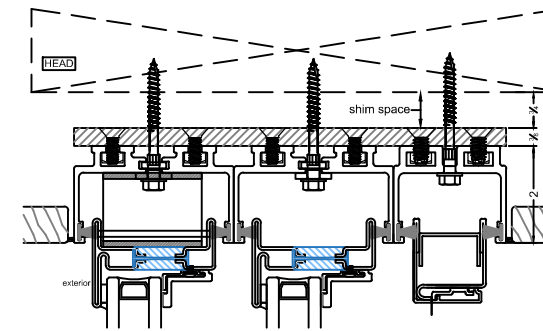

2 TRACK
4 DOOR OX-XO

Exterior Elevation

2 TRACK

B SILL DETAIL with KICK PLATE

A HEAD DETAIL

with SCREEN

B SILL DETAIL

with SCREEN

C TDL-MUNTIN-BAR

2 TRACK
4 DOOR OX-XO w/ SCREEN

2 TRACK
4 DOOR OX-XO