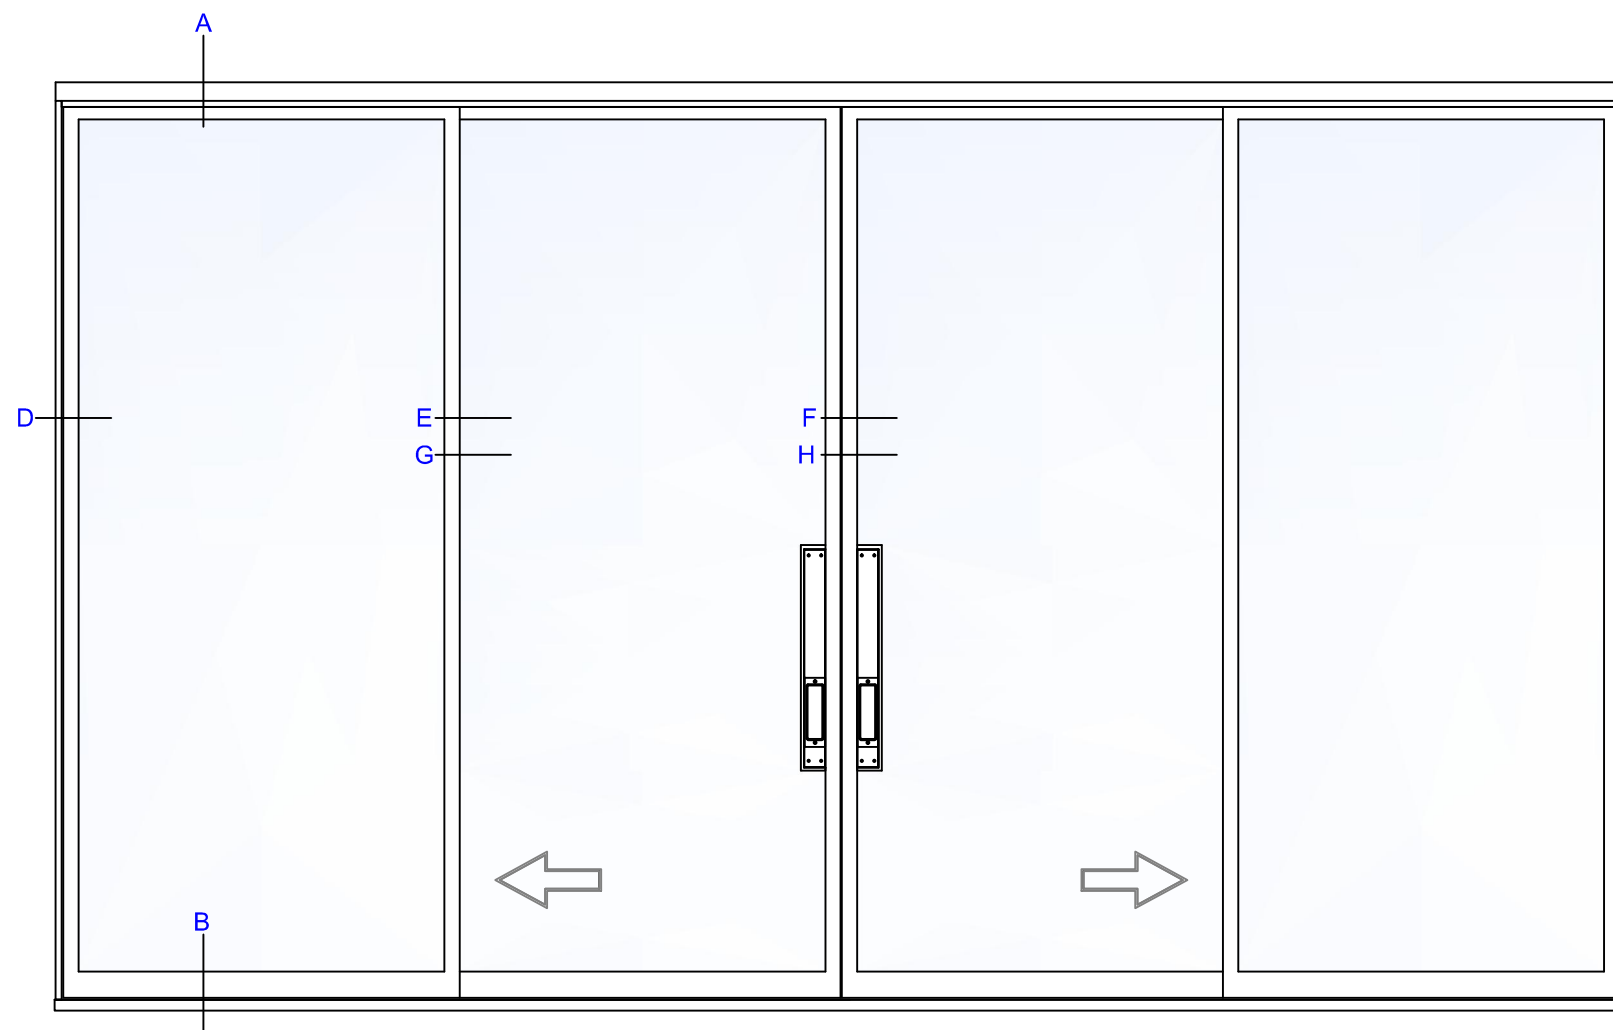

2 TRACK
4 DOOR OX-XO

Exterior Elevation

2 TRACK

B SILL DETAIL with KICK PLATE

A HEAD DETAIL

with SCREEN

B SILL DETAIL

with SCREEN

C TDL-MUNTIN-BAR

2 TRACK
4 DOOR OX-XO w/ SCREEN

2 TRACK
4 DOOR OX-XO