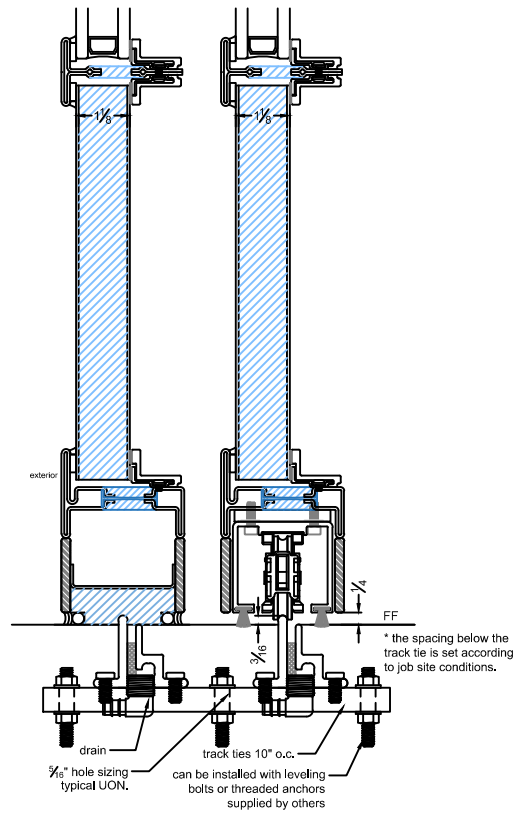

2 TRACK
4 DOOR OX-XO

Exterior Elevation

2 TRACK

B SILL DETAIL with KICK PLATE

A HEAD DETAIL

with SCREEN

B SILL DETAIL

with SCREEN

C TDL-MUNTIN-BAR

2 TRACK
4 DOOR OX-XO w/ SCREEN

2 TRACK
4 DOOR OX-XO