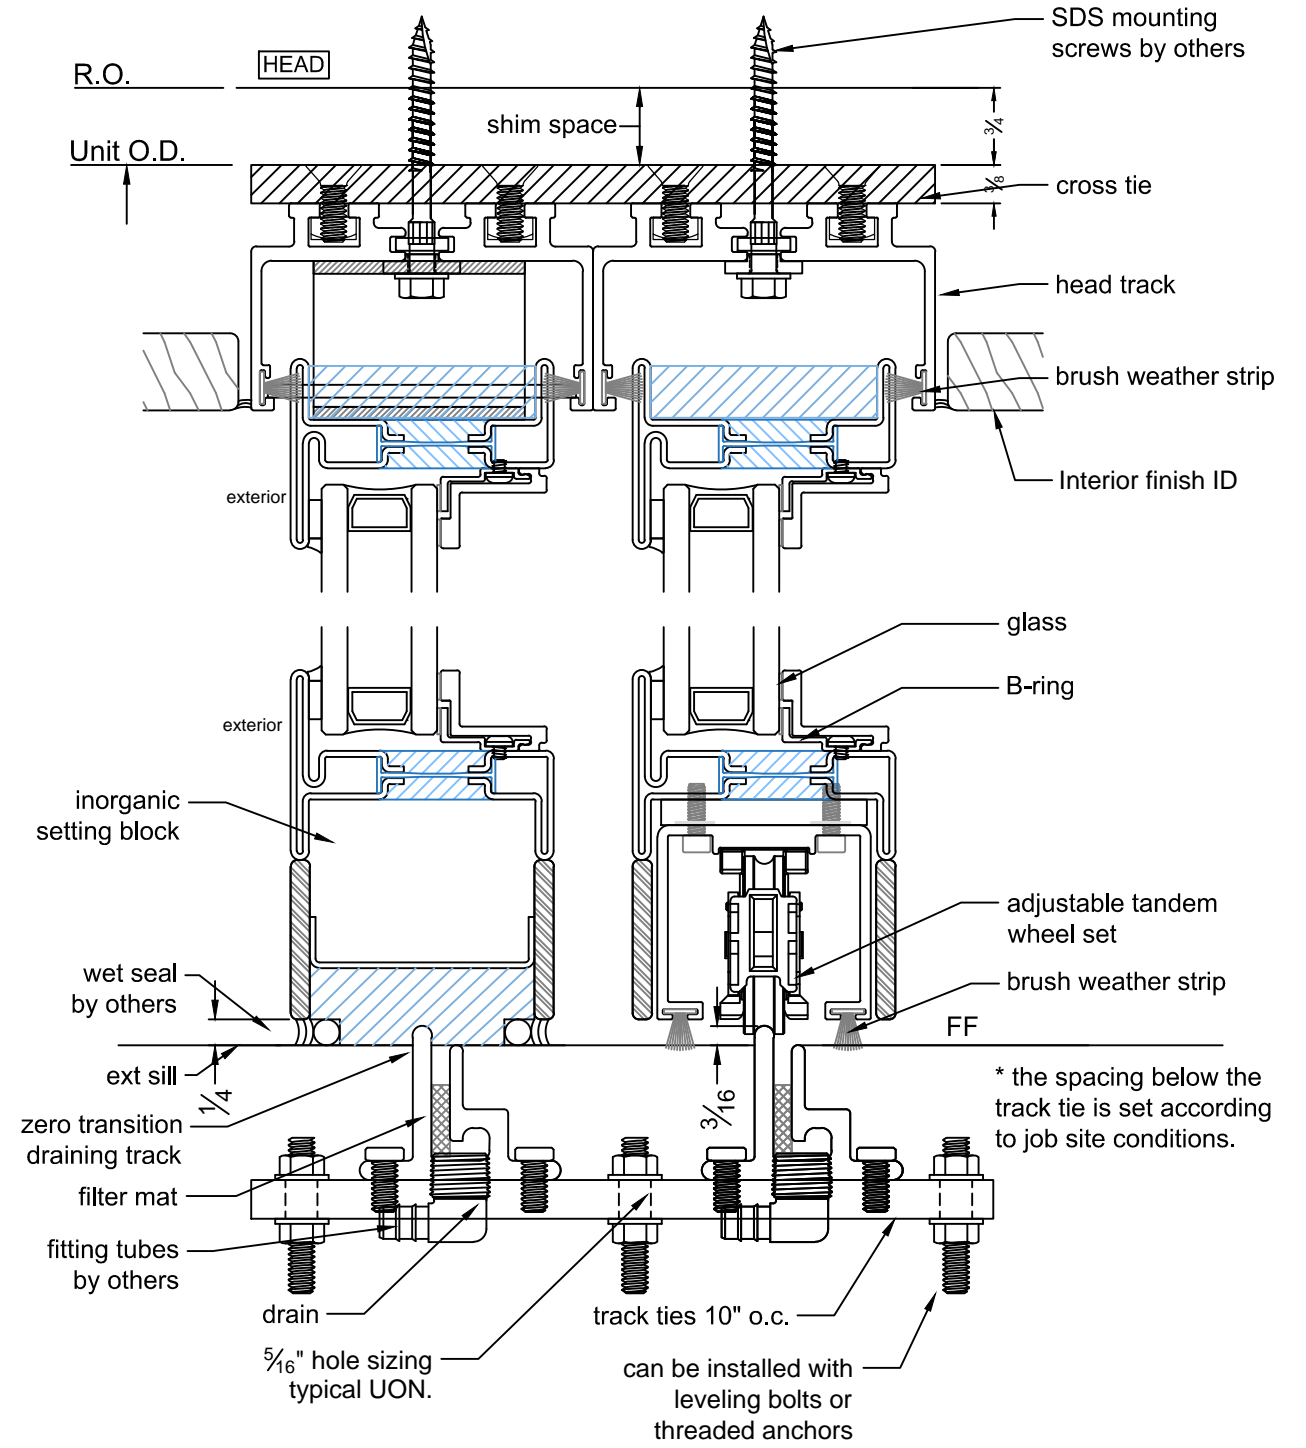

2 TRACK

2 TRACK  
2 DOOR XO

2 TRACK

**B** SILL DETAIL with KICK PLATE

**A** HEAD DETAIL

with SCREEN

**B** SILL DETAIL

with SCREEN

**C** TDL-MUNTIN-BAR

2 TRACK  
2 DOOR XO

2 TRACK  
2 DOOR XO w/ SCREEN