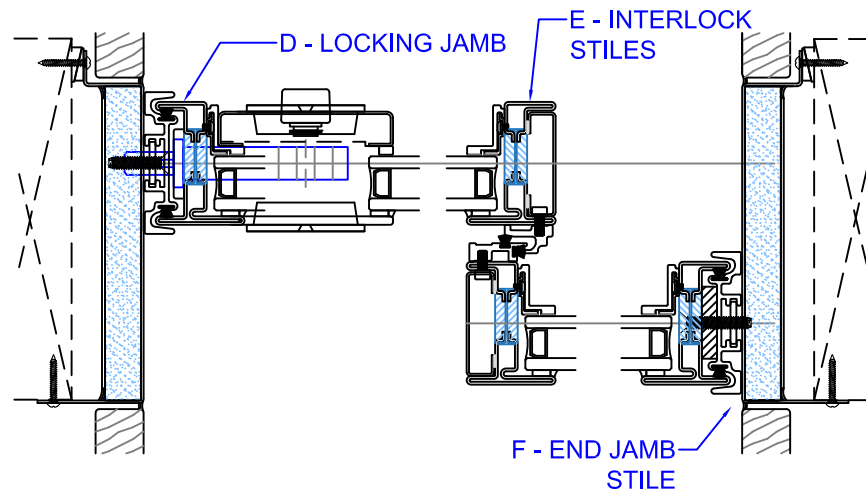

2 TRACK

2 TRACK  
2 DOOR XO

2 TRACK

**B** SILL DETAIL with KICK PLATE

**A** HEAD DETAIL

with SCREEN

**B** SILL DETAIL

with SCREEN

**C** TDL-MUNTIN-BAR

2 TRACK  
2 DOOR XO

2 TRACK  
2 DOOR XO w/ SCREEN