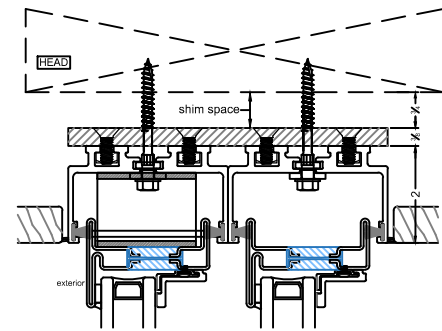

2 TRACK

2 TRACK  
2 DOOR XO

2 TRACK

**B** SILL DETAIL with KICK PLATE

**A** HEAD DETAIL

with SCREEN

**B** SILL DETAIL

with SCREEN

**C** TDL-MUNTIN-BAR

2 TRACK  
2 DOOR XO

2 TRACK  
2 DOOR XO w/ SCREEN