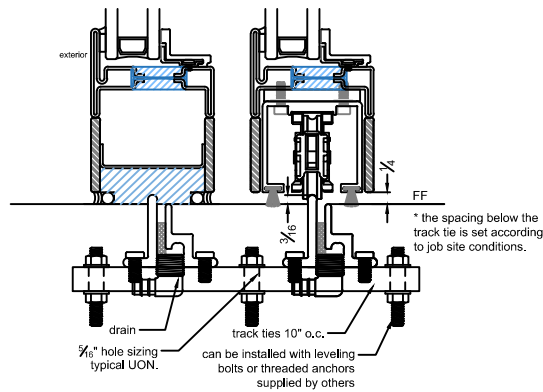

2 TRACK

2 TRACK  
2 DOOR XO

2 TRACK

**B** SILL DETAIL with KICK PLATE

**A** HEAD DETAIL

with SCREEN

**B** SILL DETAIL

with SCREEN

**C** TDL-MUNTIN-BAR

2 TRACK  
2 DOOR XO

2 TRACK  
2 DOOR XO w/ SCREEN