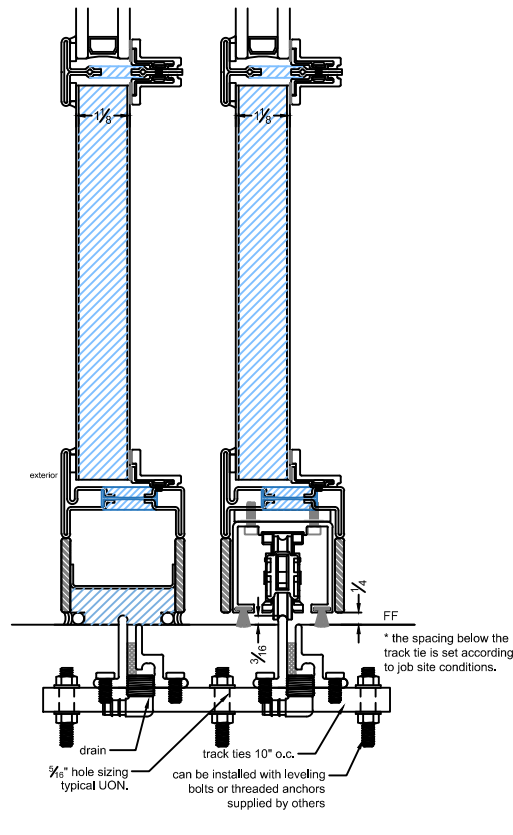

2 TRACK

2 TRACK  
2 DOOR XO

2 TRACK

**B** SILL DETAIL with KICK PLATE

**A** HEAD DETAIL

with SCREEN

**B** SILL DETAIL

with SCREEN

**C** TDL-MUNTIN-BAR

2 TRACK  
2 DOOR XO

2 TRACK  
2 DOOR XO w/ SCREEN