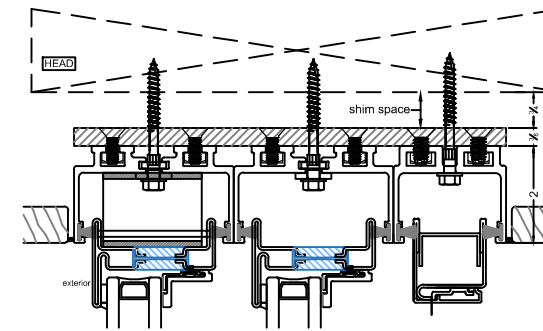

2 TRACK

2 TRACK  
2 DOOR XO

2 TRACK

**B** SILL DETAIL with KICK PLATE

**A** HEAD DETAIL

with SCREEN

**B** SILL DETAIL

with SCREEN

**C** TDL-MUNTIN-BAR

2 TRACK  
2 DOOR XO

2 TRACK  
2 DOOR XO w/ SCREEN