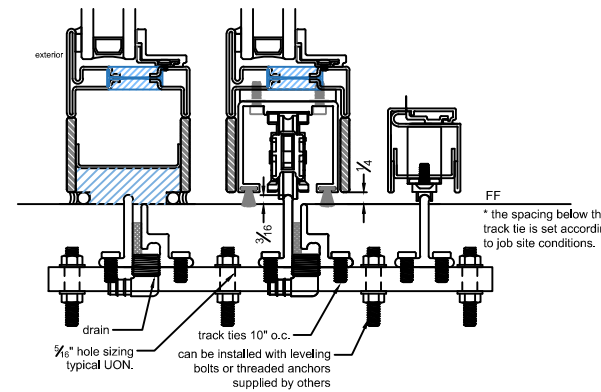

2 TRACK

2 TRACK  
2 DOOR XO

2 TRACK

**B** SILL DETAIL with KICK PLATE

**A** HEAD DETAIL

with SCREEN

**B** SILL DETAIL

with SCREEN

**C** TDL-MUNTIN-BAR

2 TRACK  
2 DOOR XO

2 TRACK  
2 DOOR XO w/ SCREEN