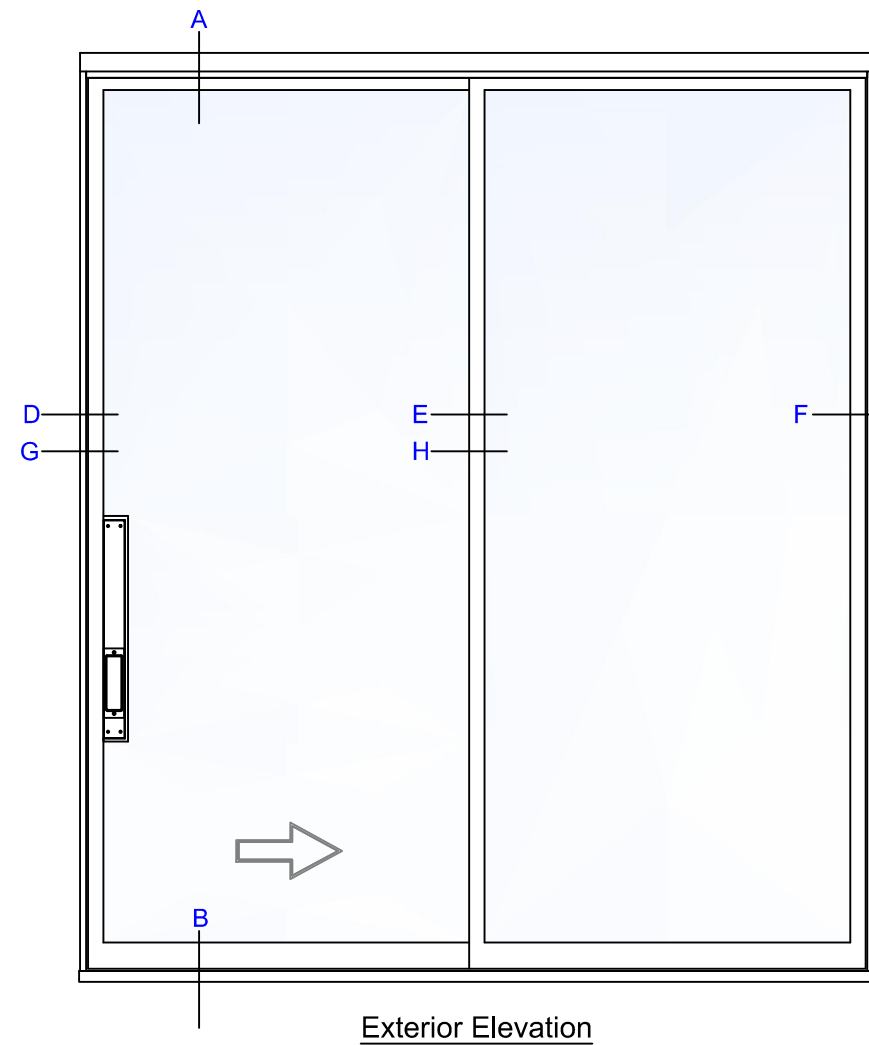

2 TRACK

2 TRACK  
2 DOOR XO

2 TRACK

**B** SILL DETAIL with KICK PLATE

**A** HEAD DETAIL

with SCREEN

**B** SILL DETAIL

with SCREEN

**C** TDL-MUNTIN-BAR

2 TRACK  
2 DOOR XO

2 TRACK  
2 DOOR XO w/ SCREEN