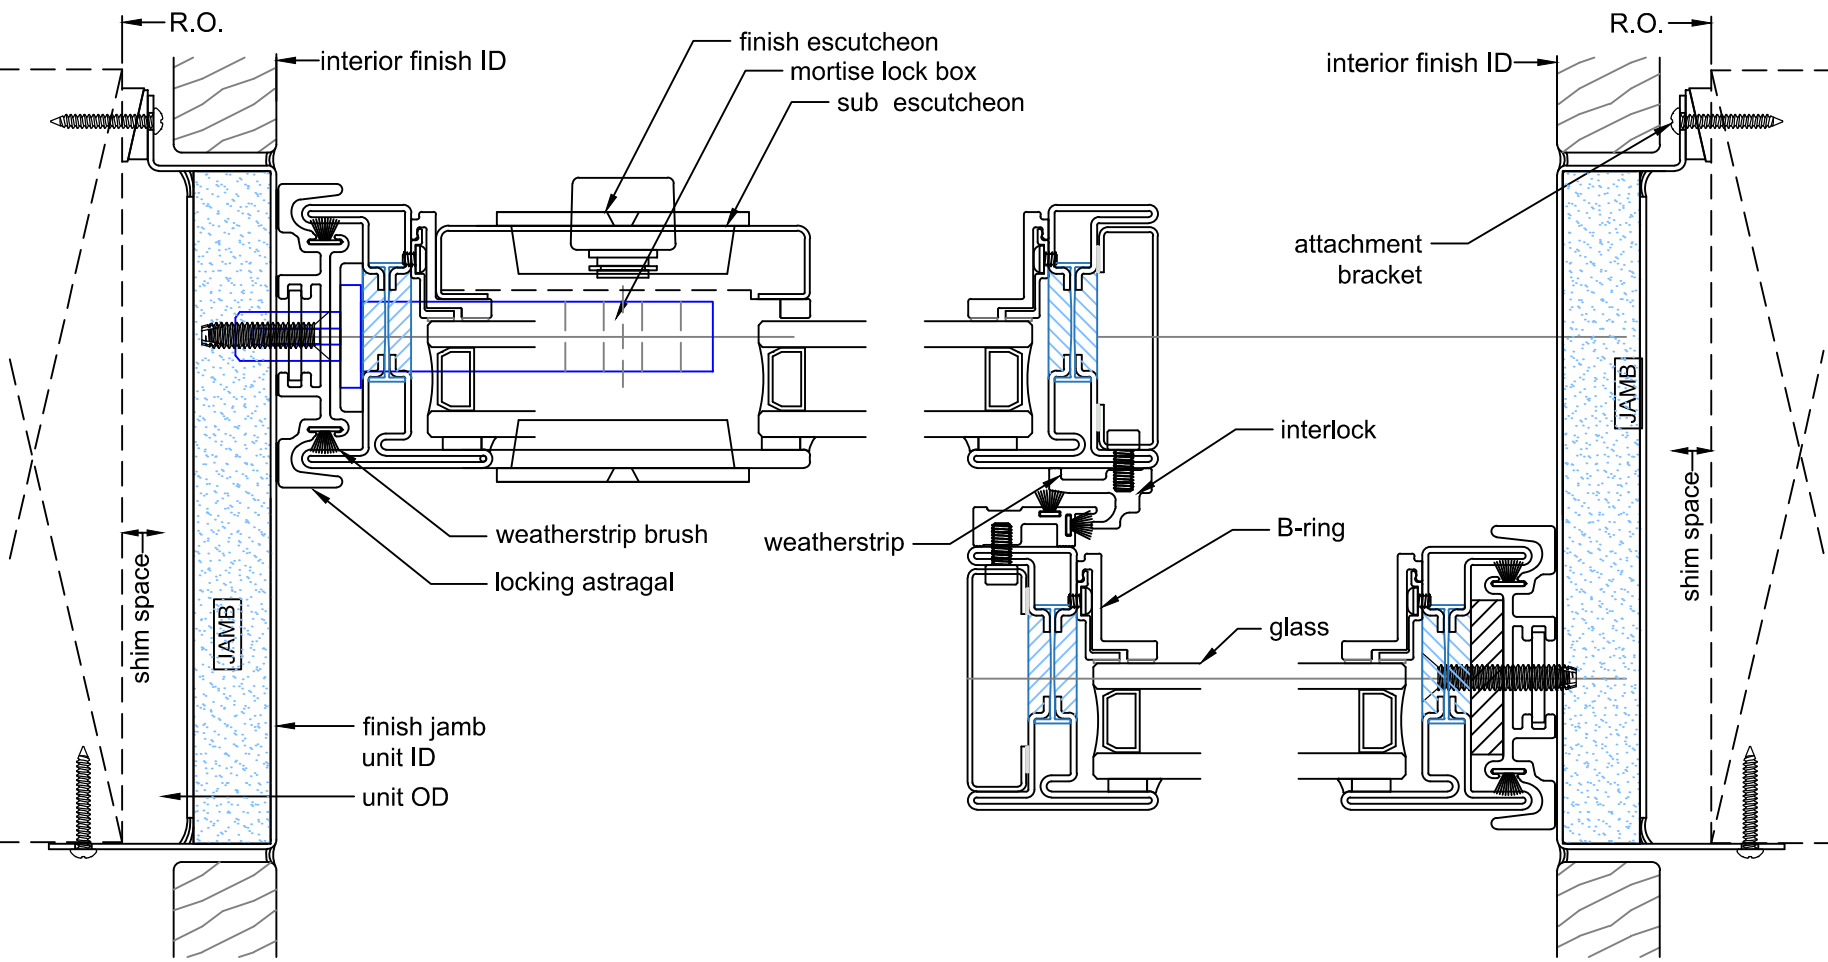

2 TRACK

2 TRACK  
2 DOOR XO

2 TRACK

**B** SILL DETAIL with KICK PLATE

**A** HEAD DETAIL

with SCREEN

**B** SILL DETAIL

with SCREEN

**C** TDL-MUNTIN-BAR

2 TRACK  
2 DOOR XO

2 TRACK  
2 DOOR XO w/ SCREEN