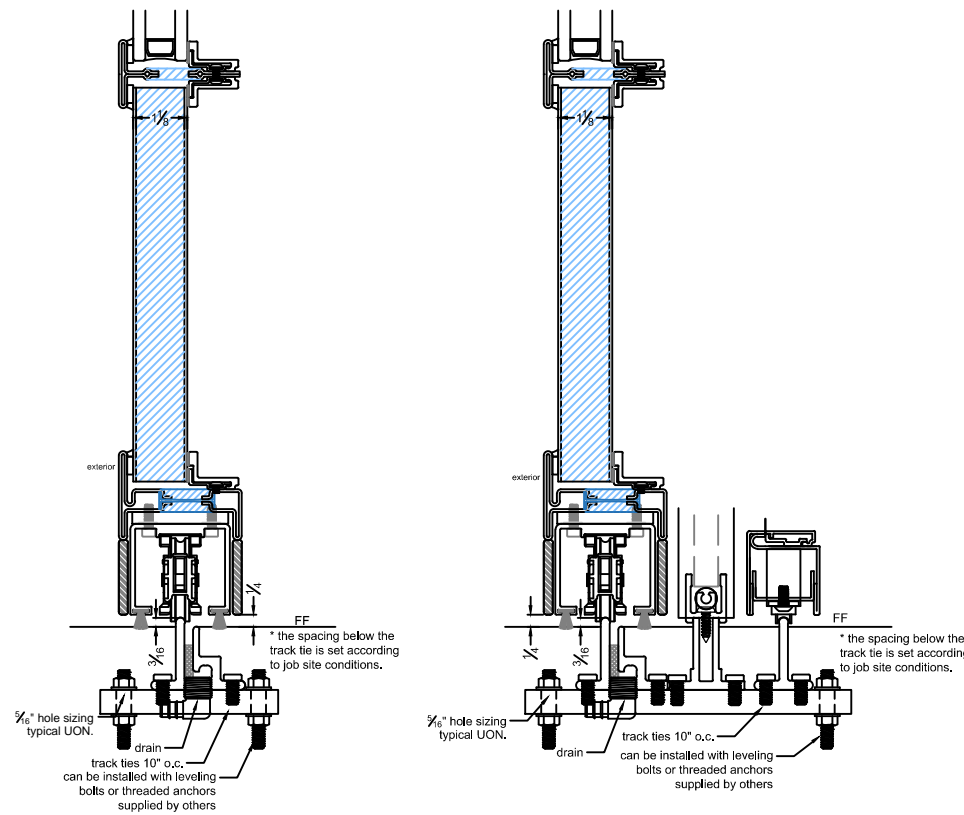

1 TRACK  
2 DOOR P-X-X-P

Exterior Elevation

1 TRACK

B SILL DETAIL with KICK PLATE

A HEAD DETAIL

with SCREEN

B SILL DETAIL

with SCREEN

C TDL-MUNTIN-BAR

1 TRACK  
2 DOOR P-X-X-P w/ SCREEN