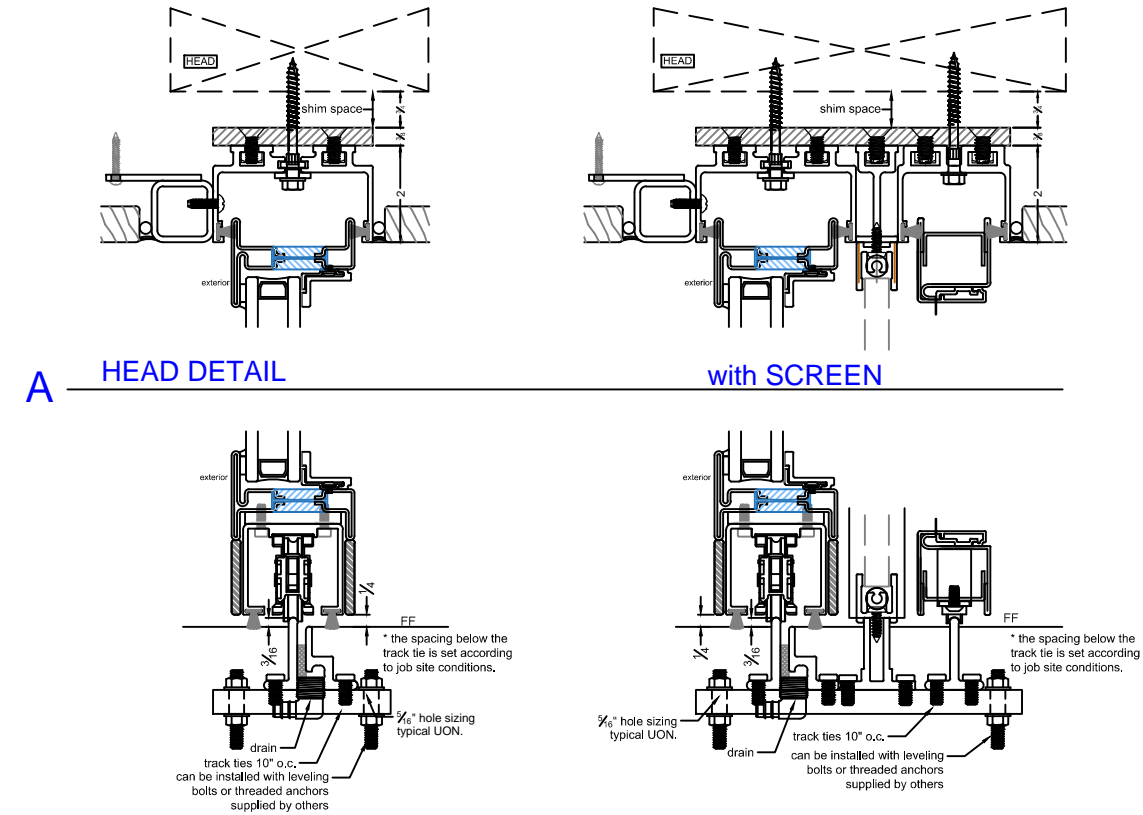

1 TRACK  
2 DOOR P-X-X-P

Exterior Elevation

1 TRACK

B SILL DETAIL with KICK PLATE

A HEAD DETAIL

with SCREEN

B SILL DETAIL

with SCREEN

C TDL-MUNTIN-BAR

1 TRACK  
2 DOOR P-X-X-P w/ SCREEN