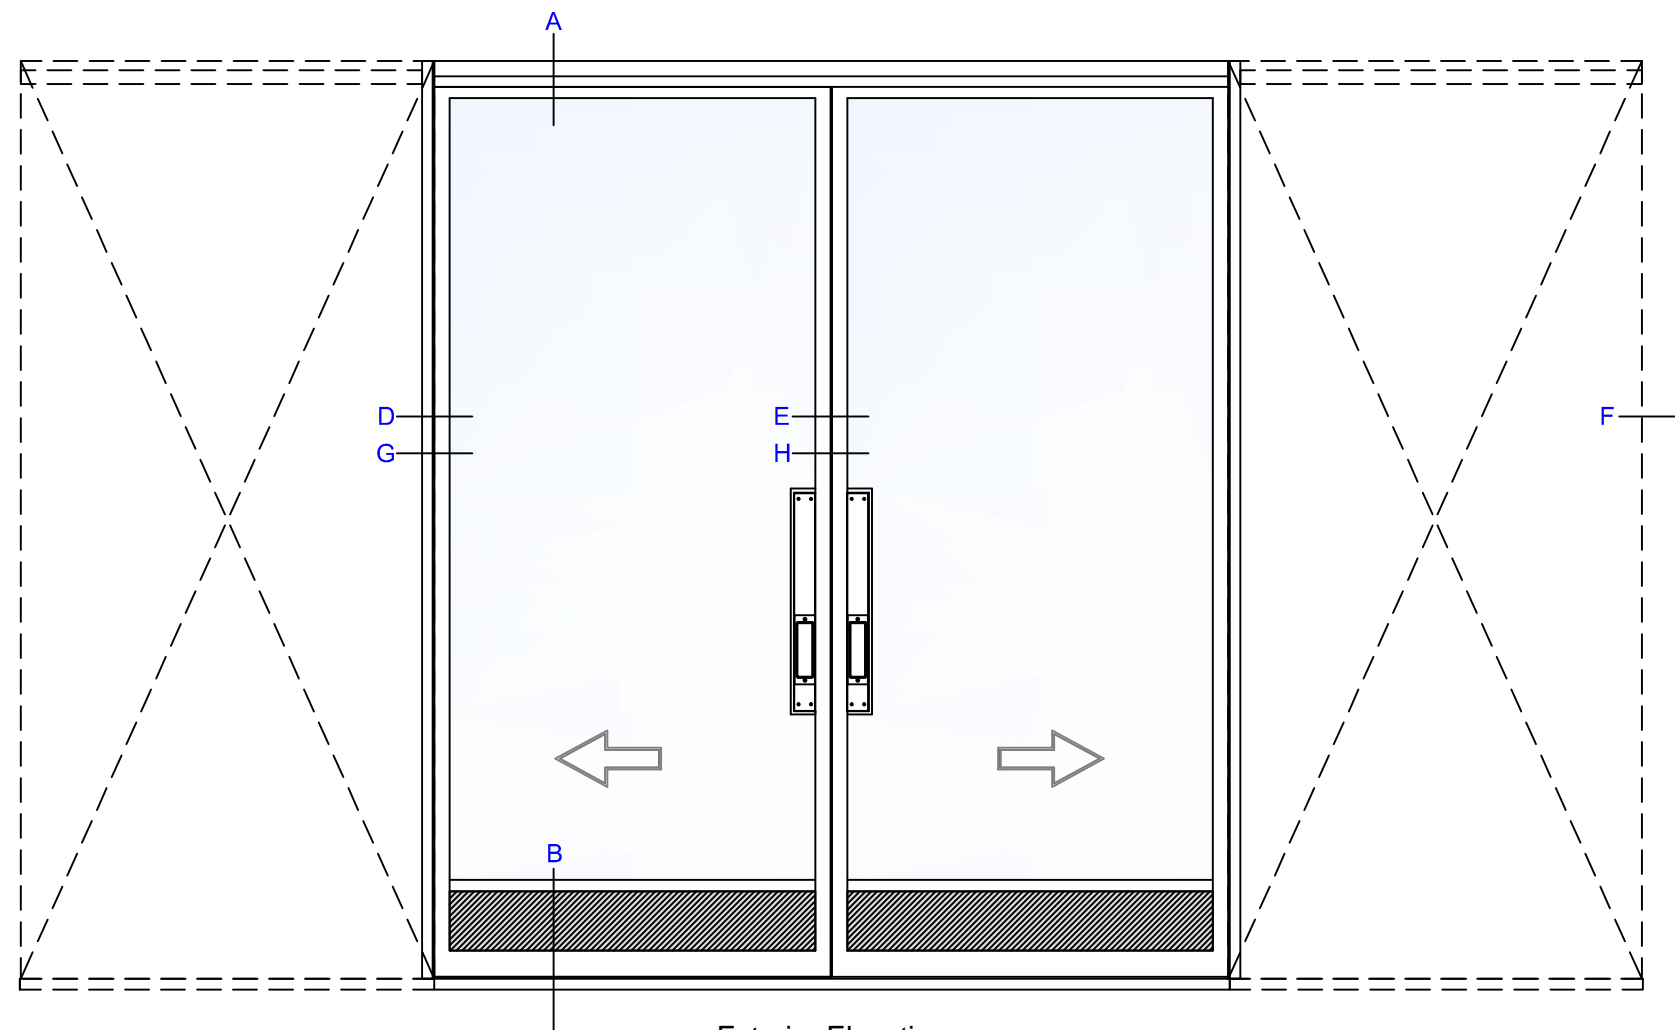

1 TRACK  
2 DOOR P-X-X-P

Exterior Elevation

1 TRACK

B SILL DETAIL with KICK PLATE

A HEAD DETAIL

with SCREEN

B SILL DETAIL

with SCREEN

C TDL-MUNTIN-BAR

1 TRACK  
2 DOOR P-X-X-P w/ SCREEN